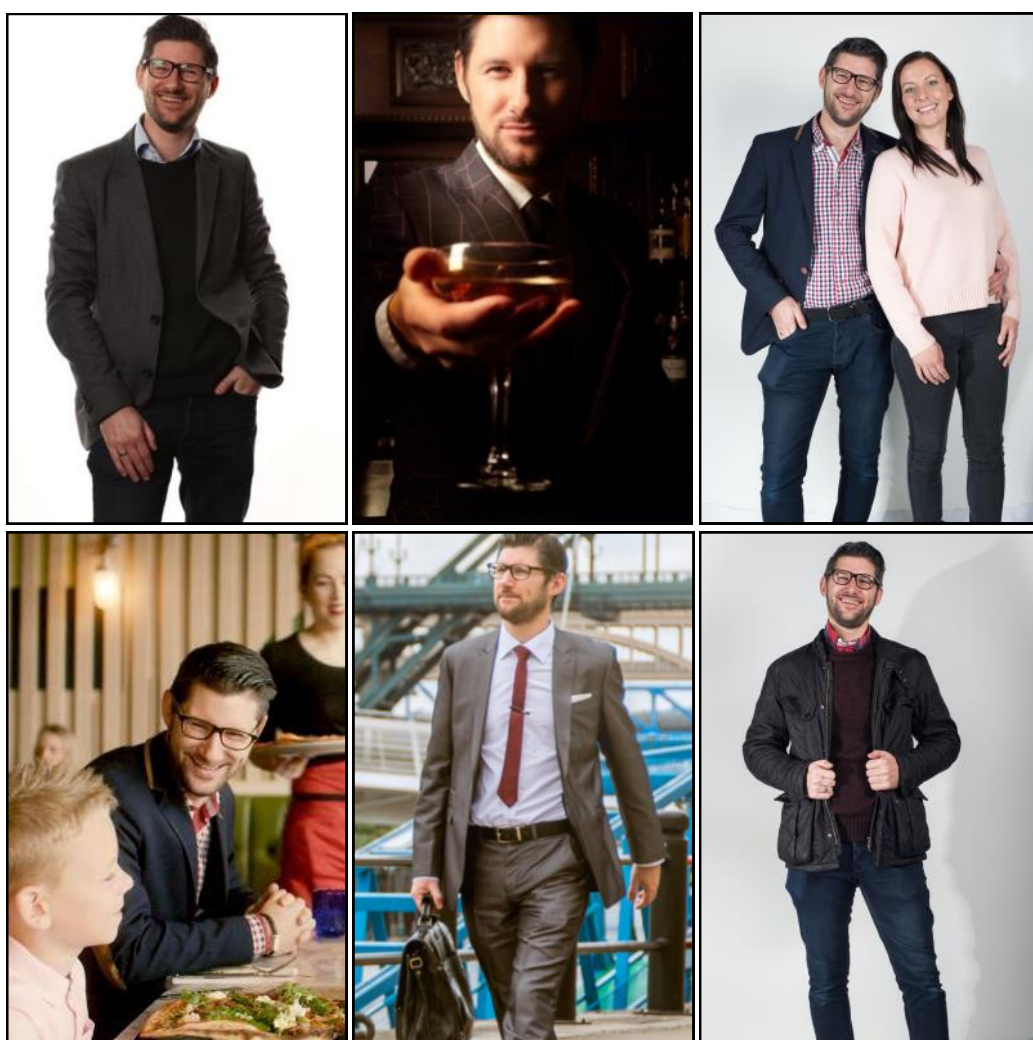

**SIMON ROBERTSON**

HEIGHT: **5'9**  
WAIST: **32**  
CHEST: **38**  
INSIDE LEG: **32**  
COLLAR: **15.5**  
SHOE: **9**  
HAIR COLOUR: **BLACK**  
HAIR LENGTH: **SHORT**  
EYE COLOUR: **HAZEL**  
BUILD **SLIM**

**ACTOR**  
**PRESENTER**  
**COMPERE**  
**HOST**  
**VOICE-OVER ARTIST**  
**AUTOCUE EXPERIENCED**  
**NATURAL GEORDIE ACCENT**